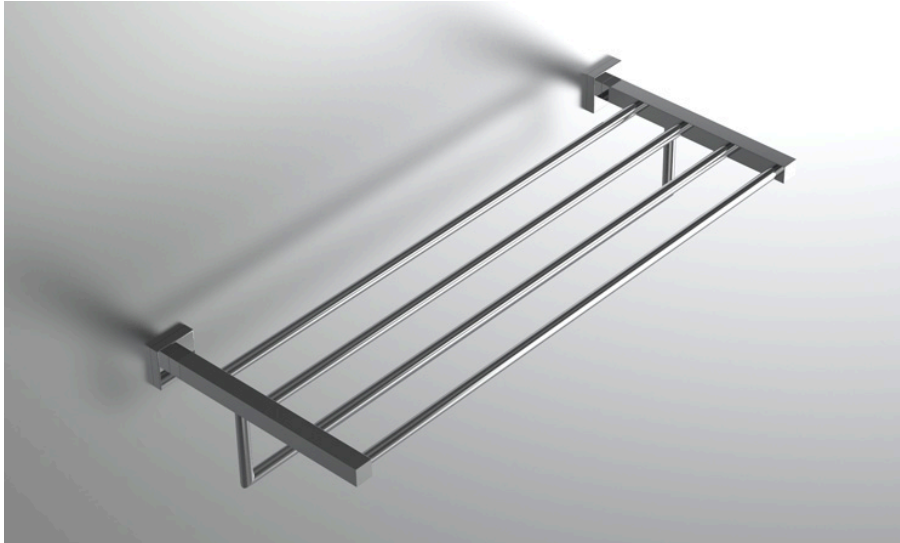

neelnox

LET
THERE
BE **DESIGN.**

FEATURES

- Premium 304 Grade Stainless Steel
- Solid Mount Construction
- Concealed Installation Hardware
- State of the art wall anchors included for installation on Dry wall or Tile

COLLECTION ARTE

TOWEL RACK WITH BAR

Model	Product	Finishes Available
ART-TRKB24	Towel Rack With Bar	Multiple finishes available. Over 23 finishes to choose from.

FINISHES			
Polished (-P)	Antique Copper (-ACOP)	Polished Gold (-PGLD)	
Brushed (-B)	Polished Brass (-PBRS)	Brushed Copper (-BCOP)	
Brushed Gold (-BGLD)	Matte White (-WHT)	Brushed Rose Gold (-BRGD)	
Matte Black (-BLK)	Brushed Modern Bronze (-BMBRZ)	Brushed Black (-BRBLK)	
Oil Rubbed Bronze (-ORB)	Glossy White (-GWHT)	Polished Black (-PBLK)	
Brushed Brass (-BBRS)	Polished Rose Gold (-PRGD)	Antique Nickel (-ANKL)	
Brushed Bronze (-BBRZ)	Unlacquered Brass (-UBRS)	Black Nickel (-NKBL)	
Antique Brass (-ABRS)	Polished Nickel (-PNKL)		

Dimensions in inches

FRONT

TOP

SIDE

NOTE: Dimensions subject to change without notice.